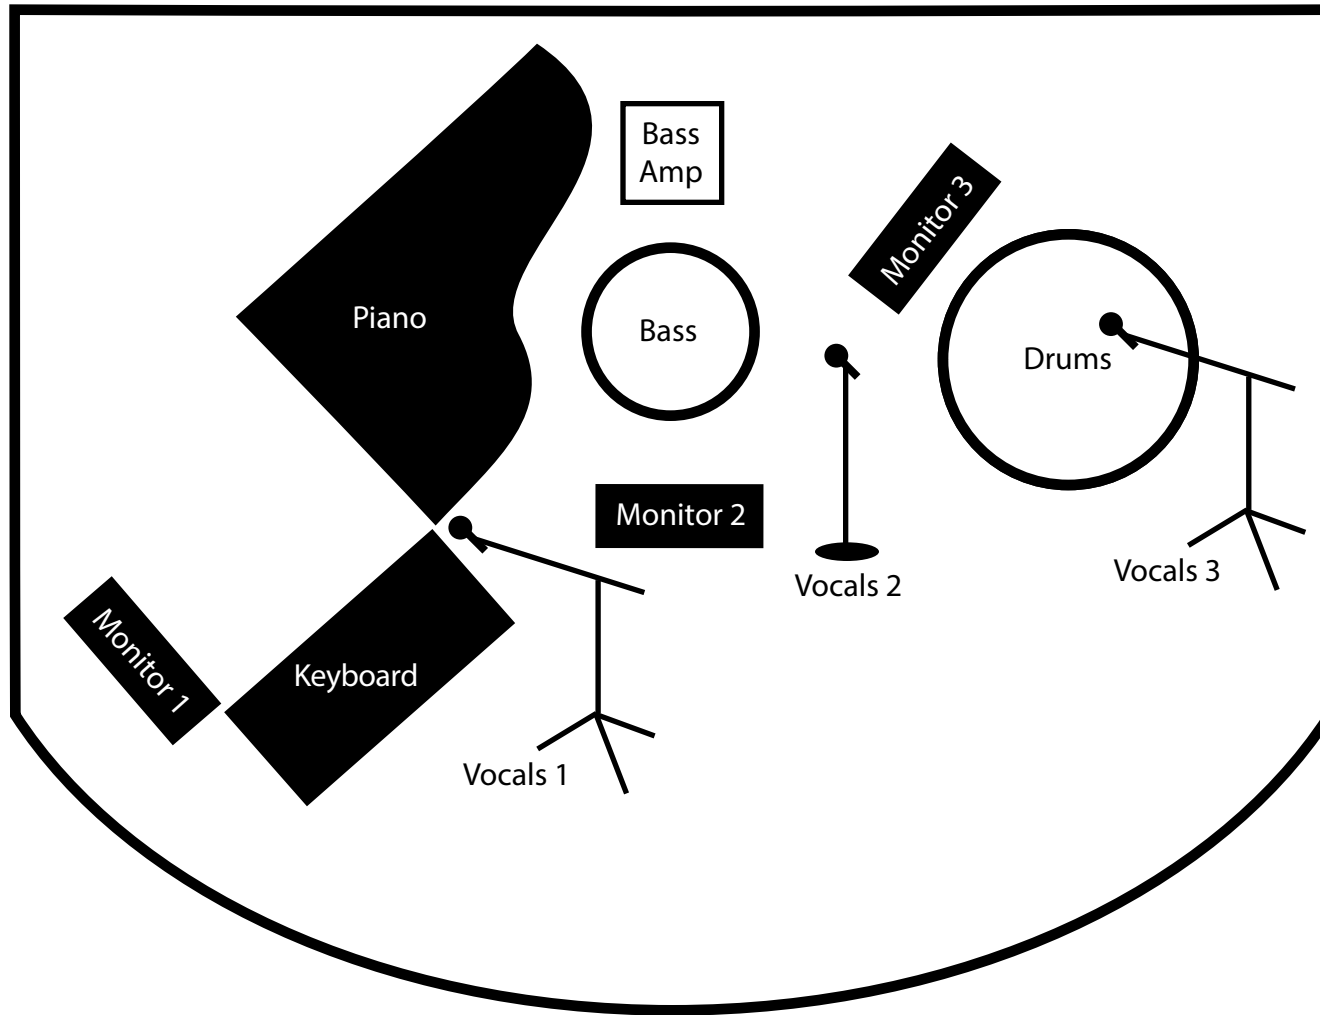

Josh Rawlings Trio Stage Plot

Input List

1. Nord Keyboard (Direct In)
2. Piano L
3. Piano R
4. Bass (Direct/Mic off amp)
5. Bass Drum
6. Snare/Hi Hat
7. Overhead Left
8. Overhead Right
9. Vocal Mic 1
10. Vocal Mic 2
11. Vocal Mic 3