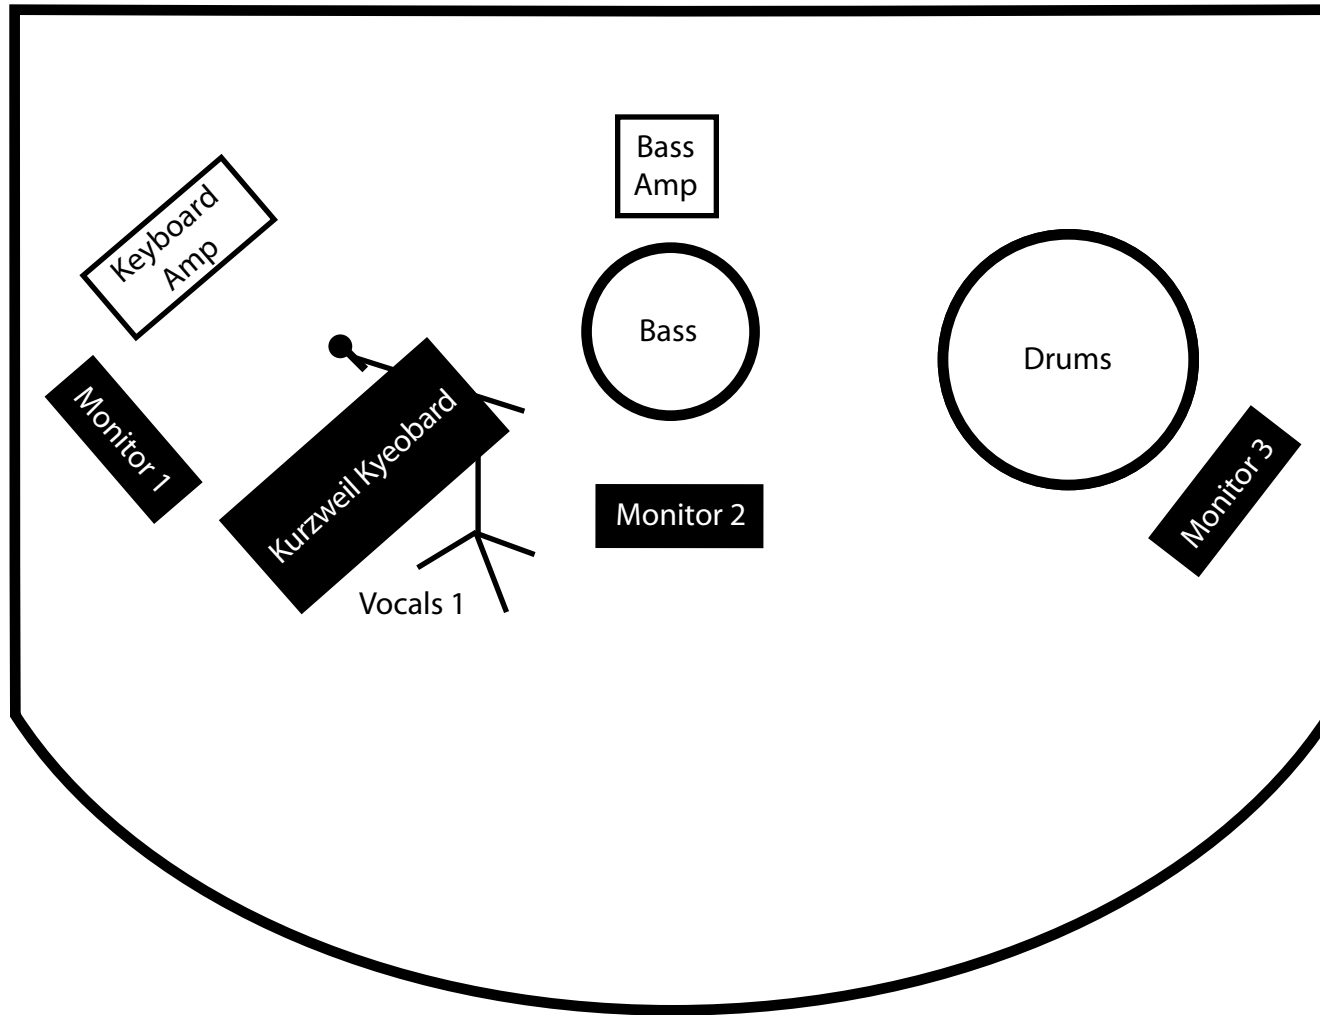

Josh Rawlings Trio Stage Plot

Sample Input List

1. Keyboard Amp
(Direct or Mic off amp)
2. Bass
(Direct or Mic off amp)
3. Bass Drum
4. Snare/Hi Hat
5. Overhead Left
6. Overhead Right
7. Vocal Mic 1